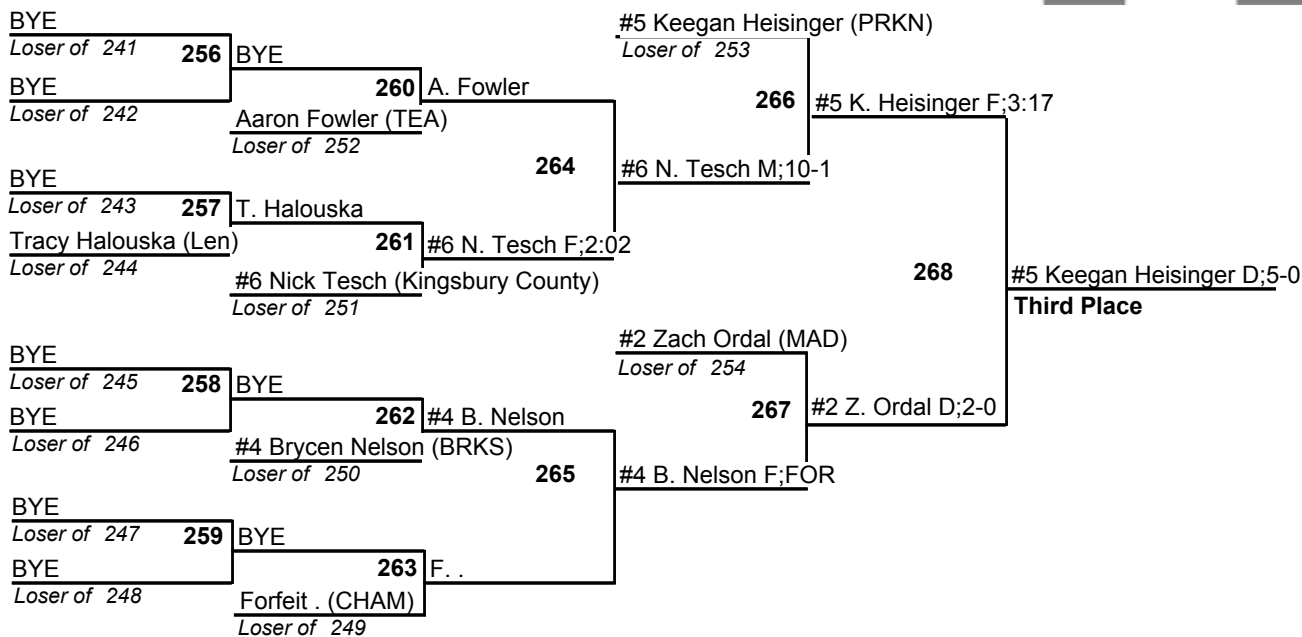

# 2009 Madison Invitational Wrestling Tournament

December 19, 2009

145

# 2009 Madison Invitational Wrestling Tournament

December 19, 2009

152