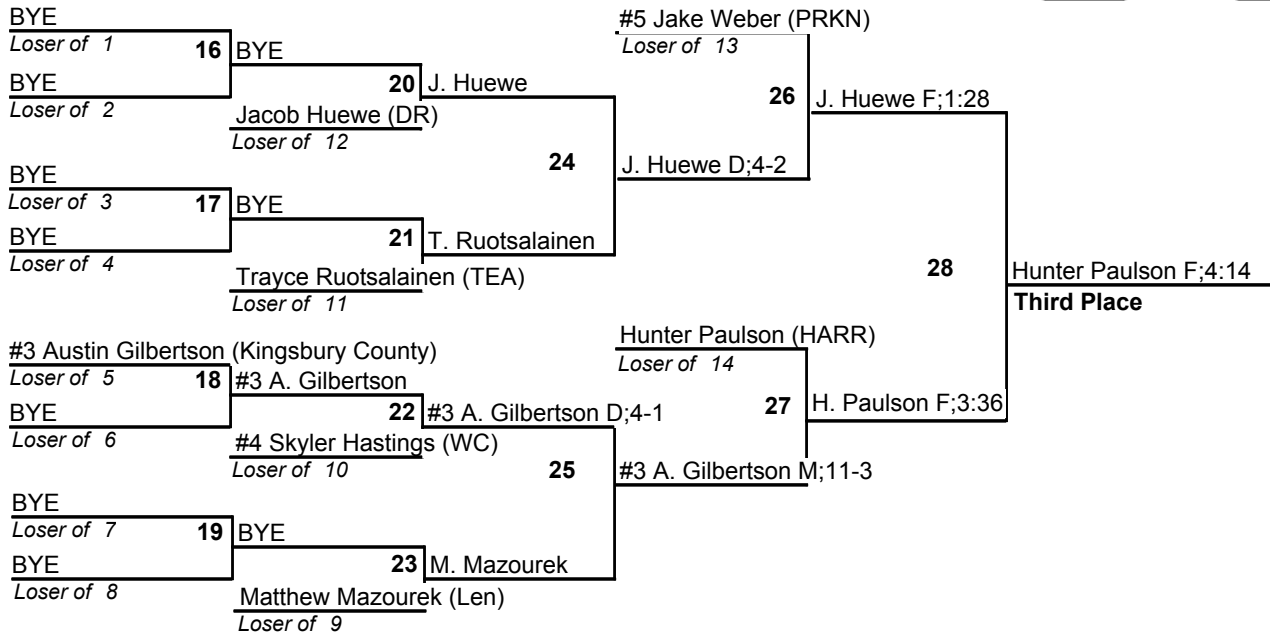

# 2009 Madison Invitational Wrestling Tournament

December 19, 2009

103

# 2009 Madison Invitational Wrestling Tournament

December 19, 2009

112

# 2009 Madison Invitational Wrestling Tournament

December 19, 2009

119