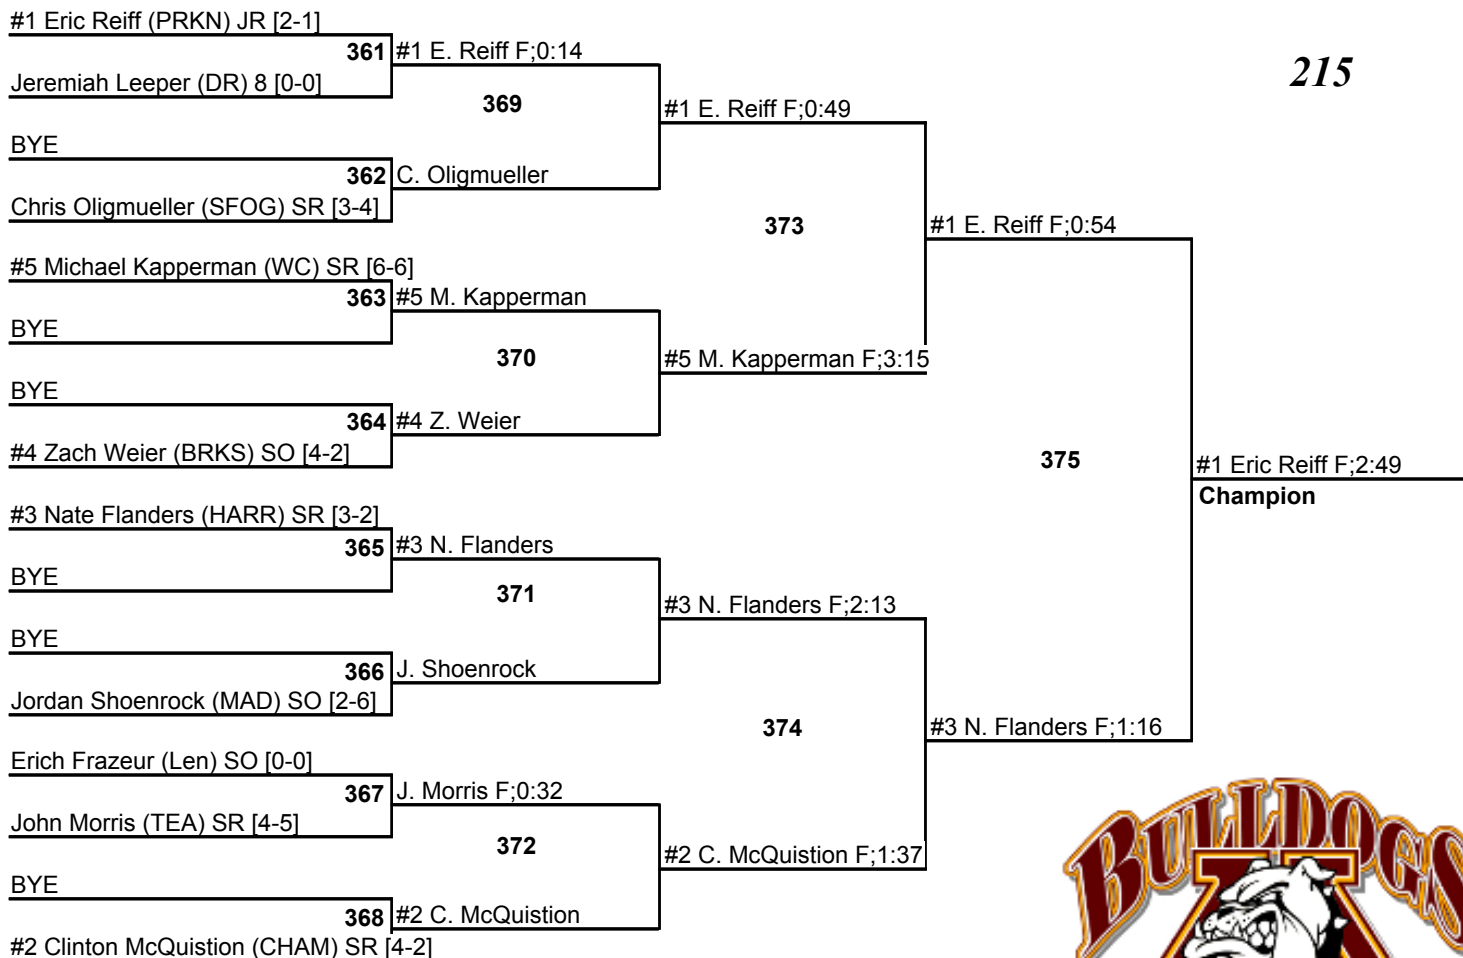

2009 Madison Invitational Wrestling Tournament

December 19, 2009

215