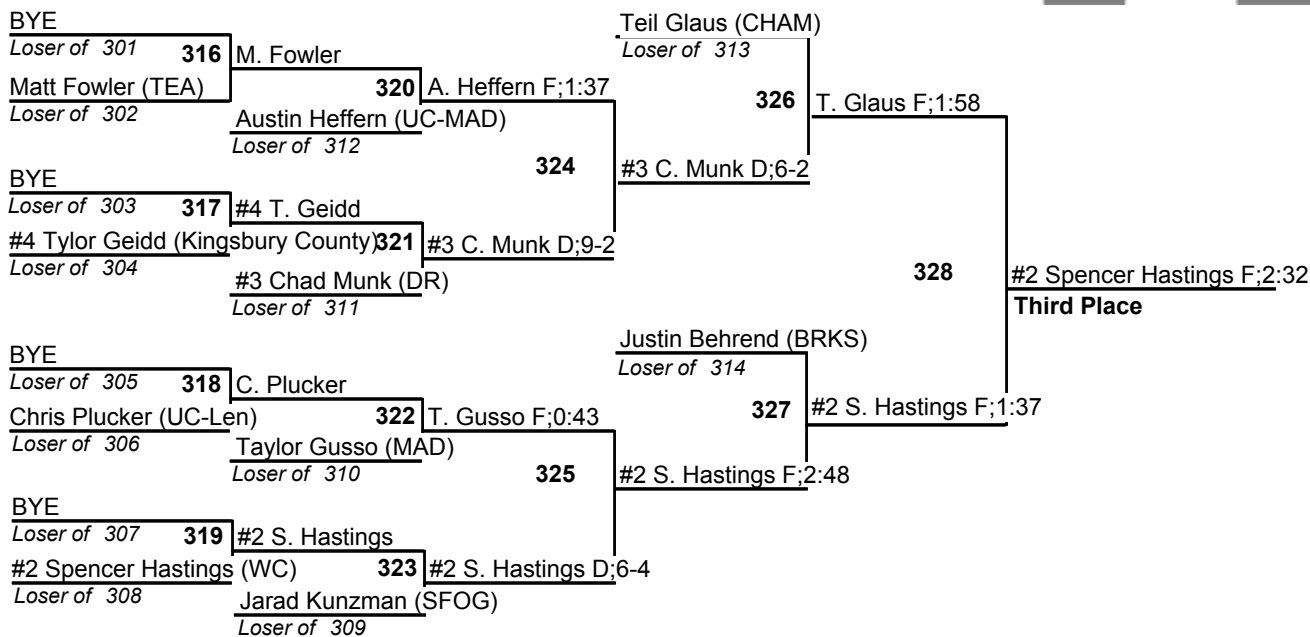

# 2009 Madison Invitational Wrestling Tournament

December 19, 2009

152

# 2009 Madison Invitational Wrestling Tournament

December 19, 2009

160

# 2009 Madison Invitational Wrestling Tournament

December 19, 2009

171