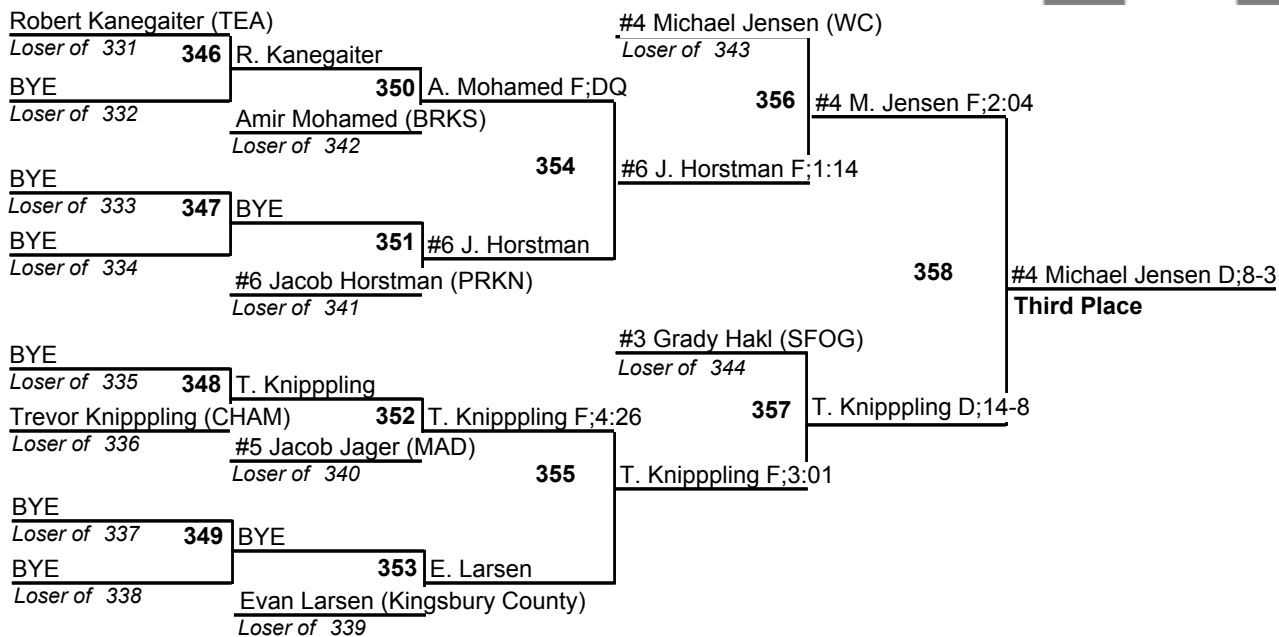

# 2009 Madison Invitational Wrestling Tournament

December 19, 2009

171

# 2009 Madison Invitational Wrestling Tournament

December 19, 2009

189